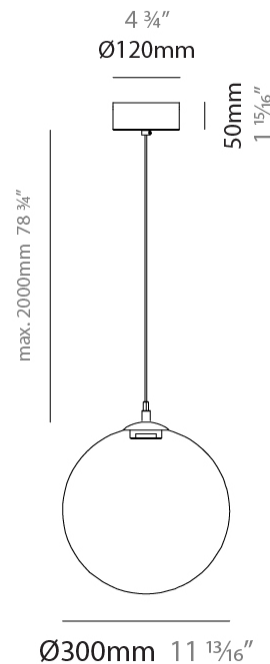

base number	Finish	Finish
	Options	Options

1. To build a product code in our configurator select the specify button on the base model # product page
2. To build a manual product code on this datasheet choose from the options listed below in blue font and add the suffix to the base model #

GENERAL

Series: Pit
Subseries: Pit - Monopoint
Brand: Cangini & Tucci
Division: Design
Mounting Type: Suspension
Mounting Location: Ceiling
Subcategory: Pendant

PHYSICAL

Shape: Sphere
Diameter (mm): 300
Diameter (in): 11 ¹³/₁₆
Height (mm): 300
Height (in): 11 ¹³/₁₆
Max. Overall Height (mm): 2300
Max. Overall Height (in): 90 ⁹/₁₆
Light Distribution: Omnidirectional
Weight (kg): 1.100
Weight (lbs): 2.43
Fixture Finish: AMB / GRN / PNK / RUB / SKB / SMK / TOB / TRA
Holder Finish: CHR / WHI / BLK / BCR
Fixture Material: Glass / Metal
Cable Details: 2000mm / 78 3/4" - Transparent Cable
Upon Request: On Demand Holder Finishes - Satin Gold, Satin Bronze or Satin Black Nickel

ELECTRICAL

Lamp Type: LED
Input Wattage (W): 7.8
Total Output Wattage (W): 6
Dimming: Non-Dimmable
Driver Included: Yes
Driver Location: Integrated
Input Voltage (V): 120
Constant Current (MA): 500mA
Upon Request: Phase Dimming (120Vac only) / 0-10V Dimming

LED

Color Temperature (°K): 3000
Max. Delivered Lumen (lm): 866
Nominal Lumen (lm): 886
CRI: >90 CRI

OPTICAL

RATINGS AND CERTIFICATIONS

Certified By: Certified for North American Standards
IP rating: IP20