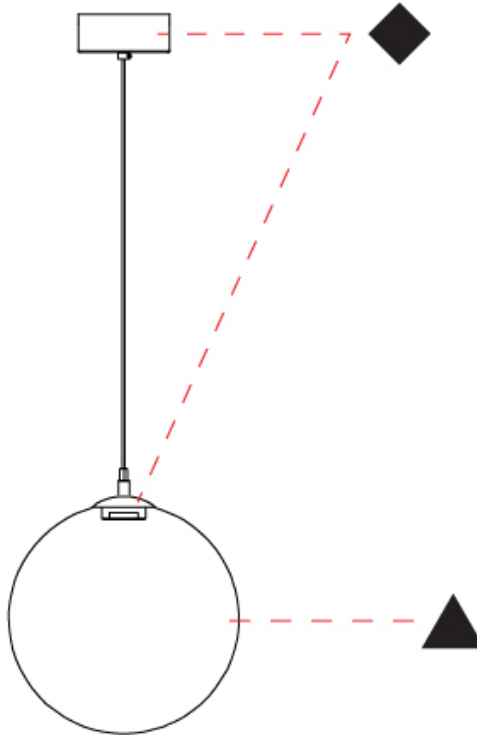

PIT - MONOPOINT SUSPENSION

D141182-

PROJECT

TYPE

SPECIFIER

QUANTITY

DATE

D