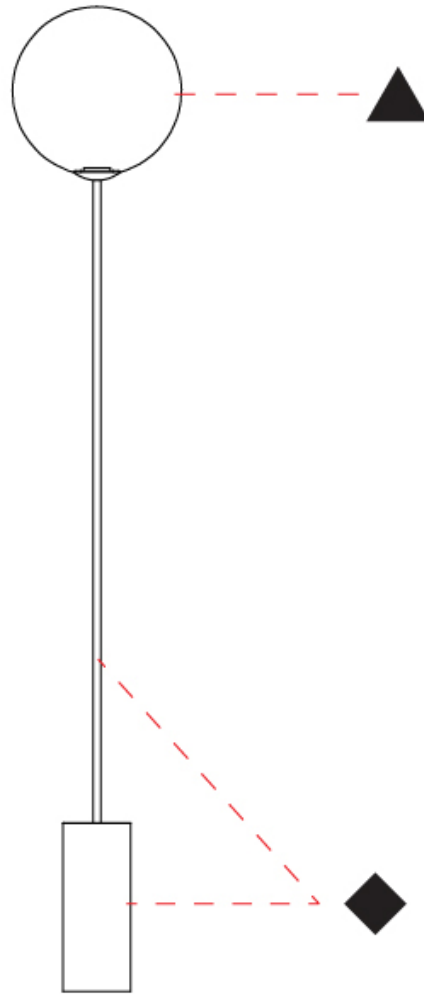

PROJECT
TYPE
SPECIFIER
QUANTITY
DATE

D