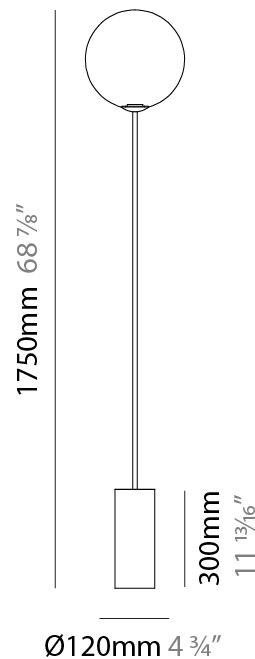

GENERAL

Series: Pit
Subseries: Pit - Monopoint
Brand: Cangini & Tucci
Division: Design
Mounting Type: Suspension
Mounting Location: Ceiling
Subcategory: Pendant

PHYSICAL

Shape: Sphere
Diameter (mm): 300
Diameter (in): 11 ¹³ / ₁₆
Height (mm): 300
Height (in): 11 ¹³ / ₁₆
Max. Overall Height (mm): 2300
Max. Overall Height (in): 90 ⁹ / ₁₆
Light Distribution: Omnidirectional
Weight (kg): 1.100
Weight (lbs): 2.43
Fixture Finish: AMB / GRN / PNK / RUB / SKB / SMK / TOB / TRA
Holder Finish: CHR / WHI / BLK / BCR
Fixture Material: Glass / Metal
Cable Details: 2000mm / 78 3/4" - Transparent Cable
Upon Request: On Demand Holder Finishes - Satin Gold, Satin Bronze or Satin Black Nickel

GENERAL

Series: Pit
Brand: Cangini & Tucci
Division: Design
Mounting Type: Portable
Mounting Location: Floor
Subcategory: Table

PHYSICAL

Shape: Sphere
Diameter (mm): 300
Diameter (in): 11 ¹³ / ₁₆
Height (mm): 1750
Height (in): 68 ⁷ / ₈
Light Distribution: Omnidirectional
Weight (kg): 5.3
Fixture Finish: AMB / GRN / PNK / RUB / SKB / SMK / TOB / TRA
Holder Finish: SGD / SRG / SBN
Fixture Material: Glass / Metal
Cable Details: 2000mm / 78 3/4" - Transparent Cable

LED

Color Temperature (°K): 2700 / 3000
Max. Delivered Lumen (lm): 144
Nominal Lumen (lm): 1200
CRI: >90 CRI
Lamp Life (hrs): 50000

OPTICAL

RATINGS AND CERTIFICATIONS

Certified By: Certified for North American Standards
IP rating: IP20

Ø300mm 11 ¹³/₁₆"

PROJECT
TYPE
SPECIFIER
QUANTITY
DATE

D

PROJECT _____

TYPE _____

SPECIFIER _____

QUANTITY _____

DATE _____